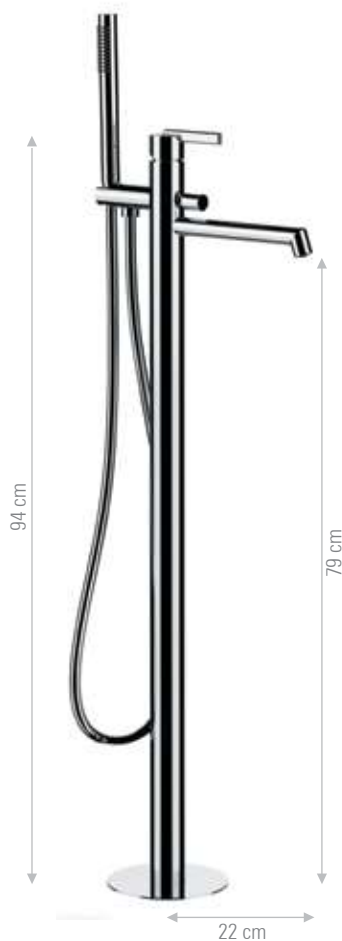

ONLY external parts for built-in shut-off mixer with shower holder/water punch on flange, shutoff handshower, all in brass. Flexible hose cm 120. To match with the built-in box (not included).

CR FIN A FIN B / PVD

BOCCE - SPOUTS

RV4704

Bocca incasso.
Built-in spout.

CR FIN A FIN B / PVD

RV4704L

Bocca incasso.
Built-in spout.

CR FIN A FIN B / PVD

WBOX645

SOLO PARTE INTERNA - BUILT-IN COMPONENTS ONLY

MISCELATORI VASCA E DOCCIA - SHOWER AND BATH MIXERS

RV678

Miscelatore vasca da pavimento con deviatore e kit doccia in ottone ad 1 funzione.
Free standing bath mixer floor mounting with diverter and 1-function brass hand shower kit.

CR FIN A FIN B / PVD

RV678EKIT

Solo parte esterna
Only external component

CR FIN A FIN B / PVD

IN678

Solo parte incasso
Only built-in component

RV610

Miscelatore monocomando per vasca, con kit doccia in ottone ad 1 funzione. Flessibile 150cm.
Wall mounted single-lever bath mixer with 1-function brass hand shower kit. 150cm flexible hose.